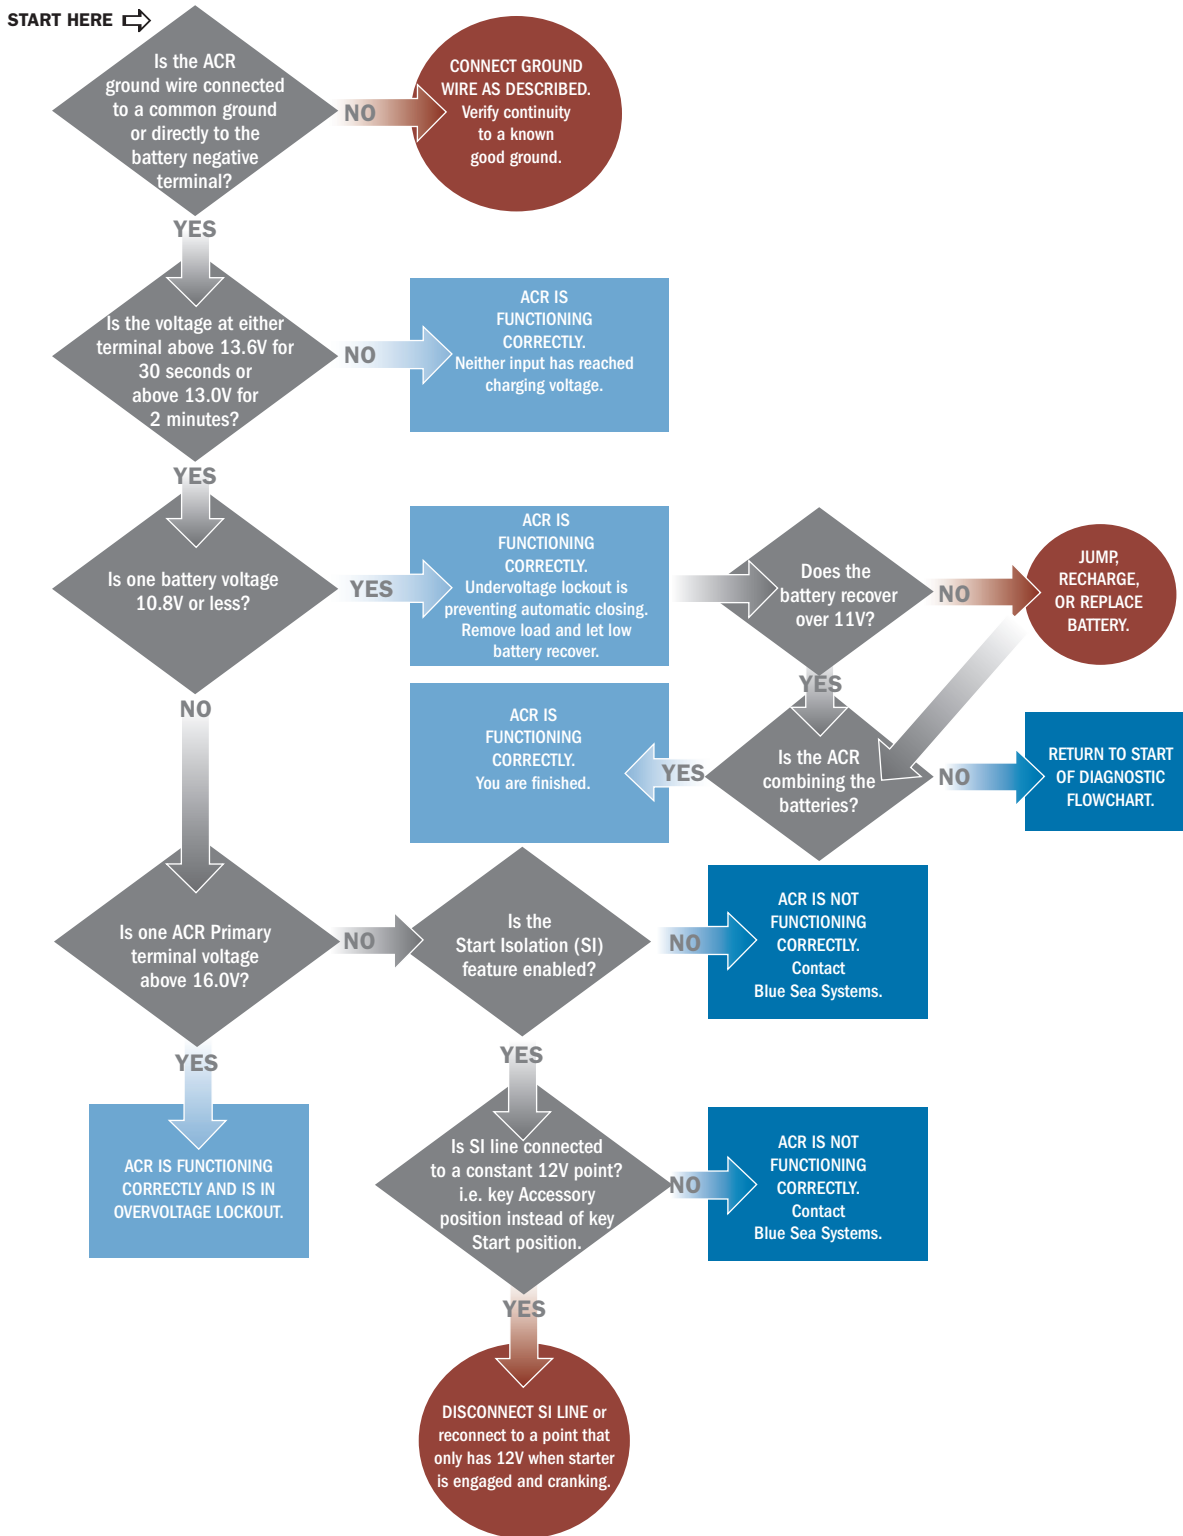

PN 7610 SI-Series Heavy Duty Automatic Charging Relay (ACR) Diagnostic Flowcharts

SYMPTOM The ACR will not combine batteries. The batteries are isolated and the green LED is OFF or blinking.

SYMPTOM The ACR will not isolate batteries. The batteries are combined and the green LED is ON.