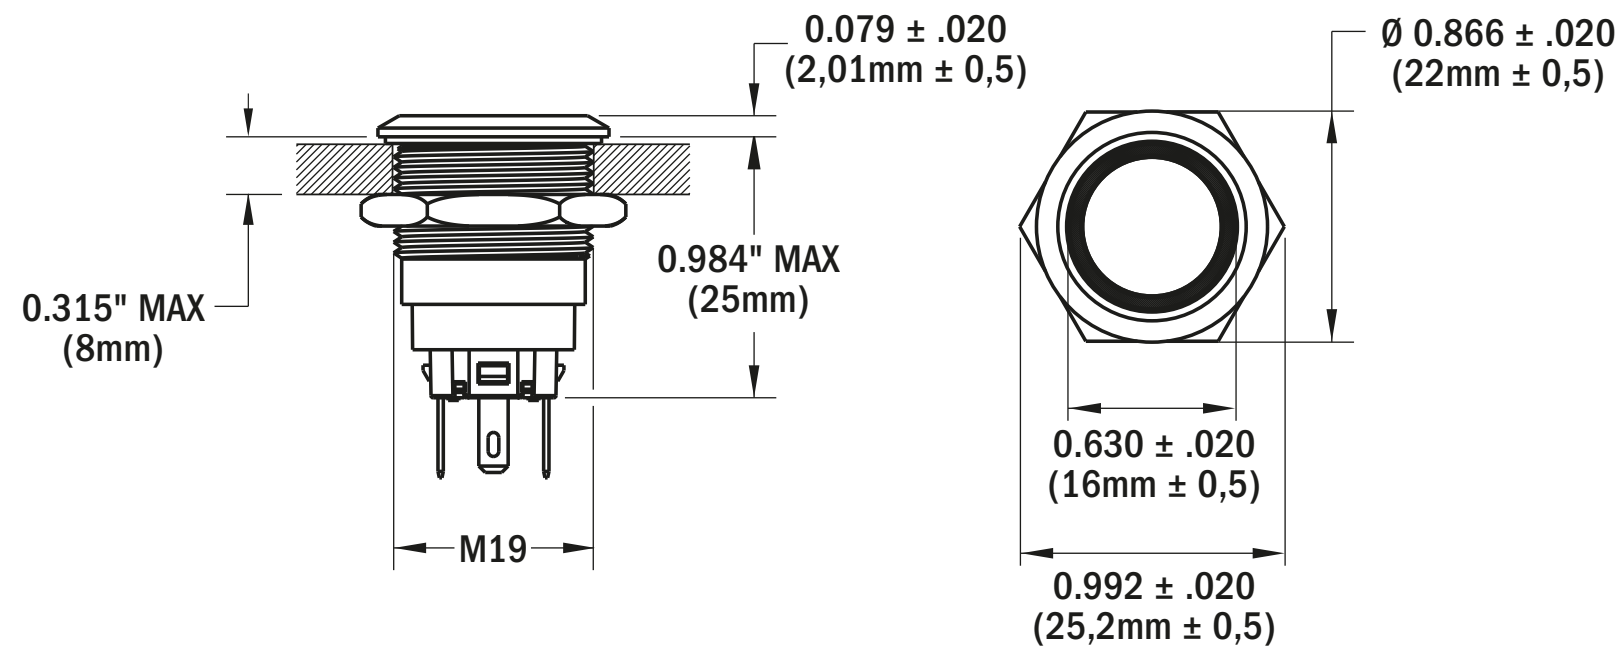

THIS DRAWING AND THE INFORMATION CONTAINED WITHIN IT ARE CONFIDENTIAL AND MAY NOT BE COPIED OR DISCLOSED WITHOUT THE WRITTEN PERMISSION OF BLUE SEA SYSTEMS.

THIRD ANGLE PROJECTION

BLUE SEA
SYSTEMS

425 Sequoia Drive Bellingham, WA 98226
Phone (360)738-8230 Fax (360)734-4195

PUSH BUTTON LED RING SWITCHES

Part Numbers 4160, 4161, 4162, 4163

SIZE B	DWG. NO.	REV. 0
SCALE 1:1	WEIGHT: POUNDS	SHEET 3 OF 3